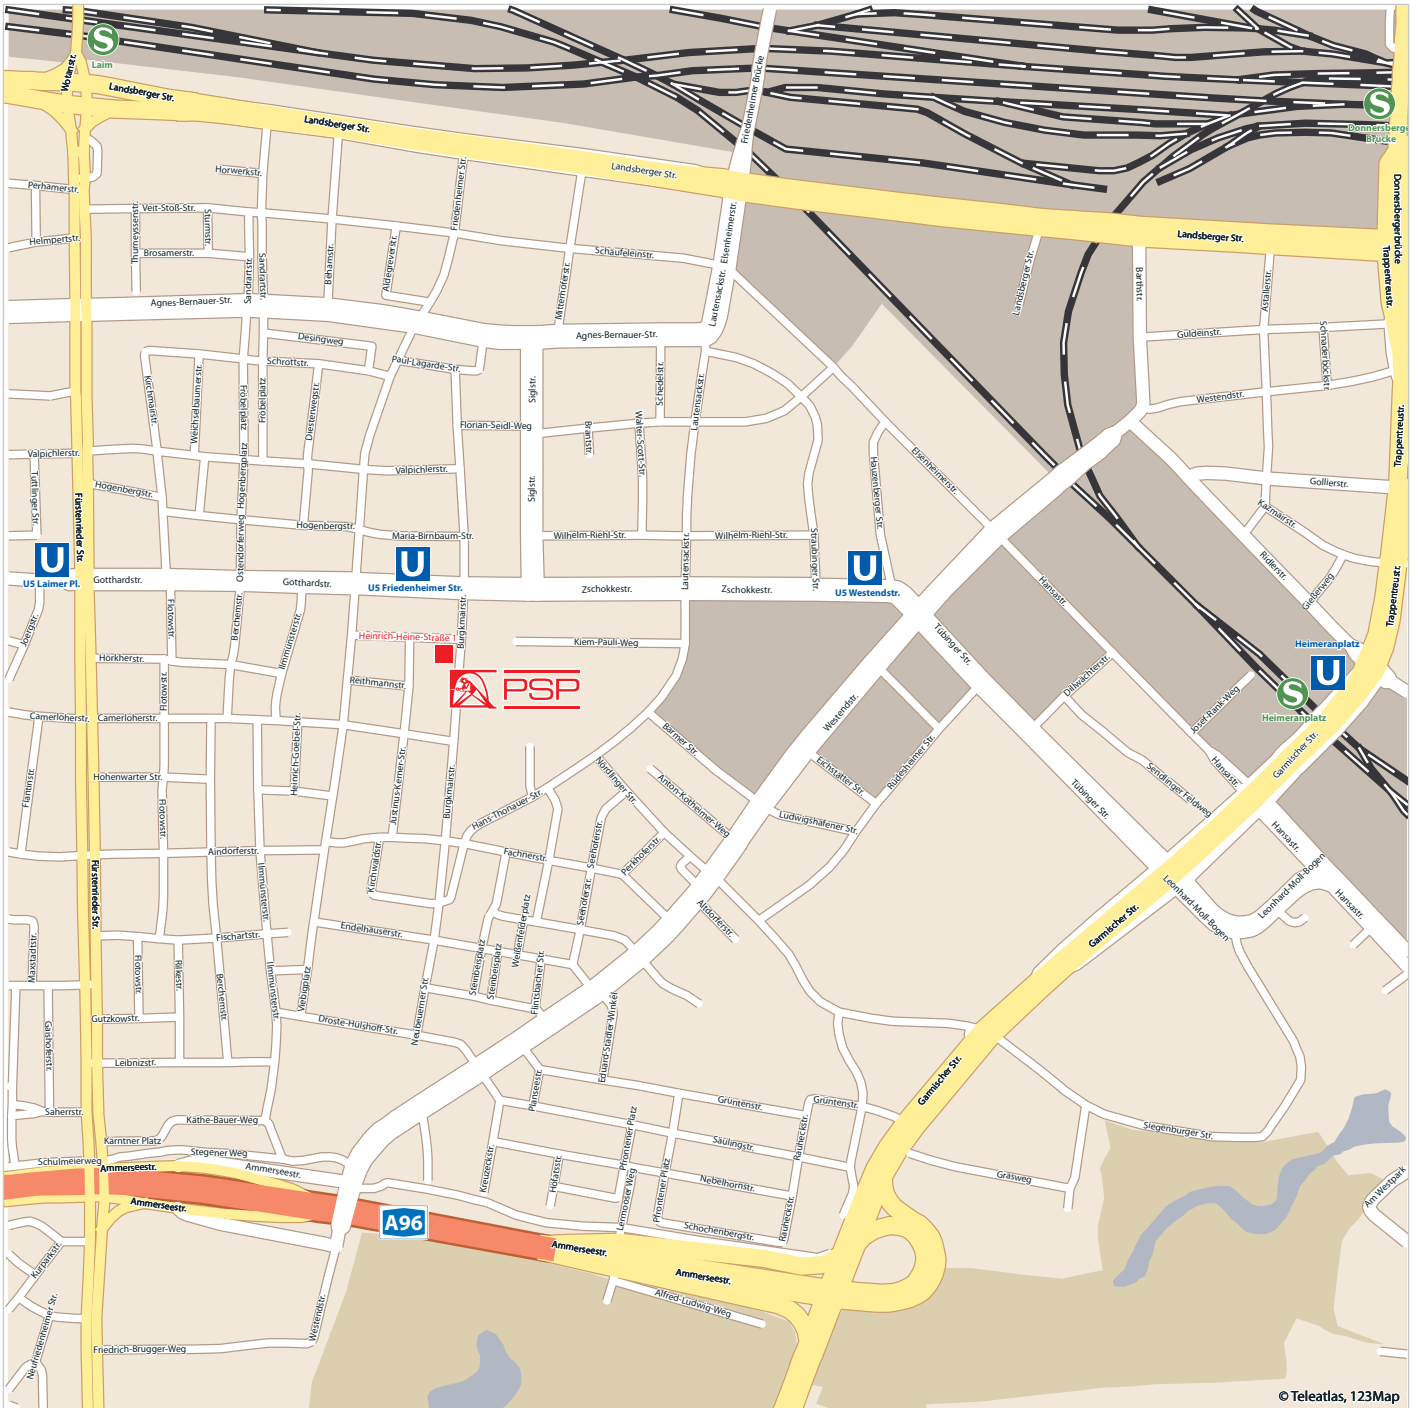

**Tunnelling Engineers GmbH**

Heinrich-Heine-Straße 1  
D-80686 München

Tel. +49 89 578396-0  
Fax +49 89 578396-40  
info@psp-tunnel.de

[www.psp-tunnel.de](http://www.psp-tunnel.de)

© Teleatlas, 123Map

**Tunnelling Engineers GmbH**